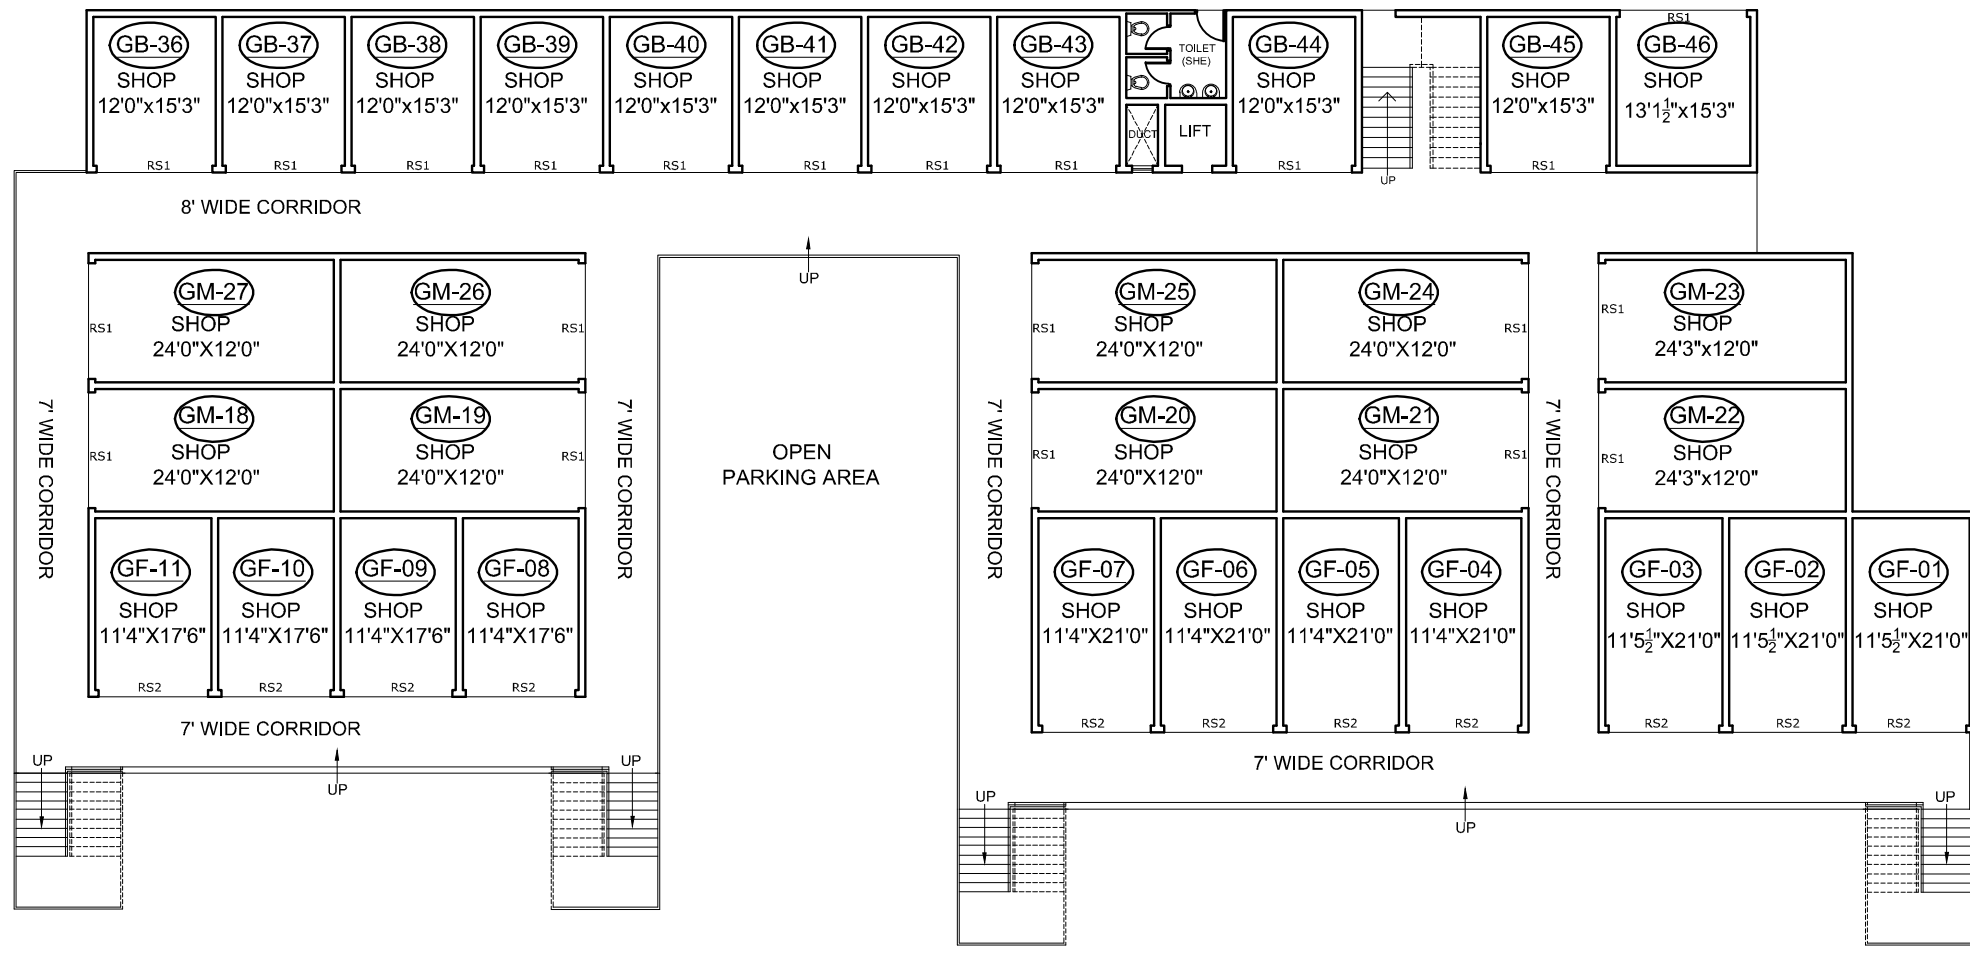

FIRST FLOOR PLAN

GROUND FLOOR PLAN

PROJECT
 PROPOSED Plan of
 Commercial Complex for
 GREEN EARTH CITY on
 Kh.No. -(below mentioned)
 at village Amleshwar & Sankra
 Durg Raipur, Chattisgarh

COLONIZER/DEVELOPER
 M/s GREENEARTH INFRAVENTURES PVT.LTD.
 Authorised signatory

NOTE :- All Dimensions are in Metres,
 unless otherwise mentioned

SCALE:	DEALT BY:	DATE:	NORTH:
N.T.S.	PIYUSH	04.10.2014	

ARCHITECT / PLANNER

SEAL/SIGNATURE
 ARCHITECTURE
 CONSULTANT